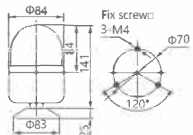

5101 Warning Light $\Phi 100$

 LED/Strobe

Outer Size

Color

Model	Voltage	Light power
LTE5101	DC12V	2W
LTE5101J	DC24V	
	AC110V	
	AC220V	

1083 Warning Light $\Phi 80$

 Bulb/Revolving

Outer Size

1084 Warning Light $\Phi 80$

 Bulb/Revolving

Outer Size

Color

Model	Voltage	Light power
LTE1084	DC12V	5W
	DC24V	
	AC110V	
	AC220V	

5102 Warning Light $\Phi 100$

 LED/Strobe

Outer Size