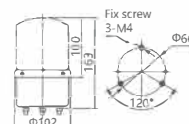

Color

Model	Voltage	Light power
LTE1101	DC12V	10W
LTE1101J	DC24V	
LTD1101	AC110V	
LTD1101J	AC220V	

1082 Warning Light $\Phi 80$

 Bulb/Revolving

Outer Size

Color

Model	Voltage	Light power
LTE1082	DC12V	5W
LTE1082J	DC24V	
	AC110V	
	AC220V	

5101 Warning Light $\Phi 100$

 LED/Strobe

Outer Size

Color

Model	Voltage	Light power
LTE5101	DC12V	2W
LTE5101J	DC24V	
	AC110V	
	AC220V	

1083 Warning Light $\Phi 80$

 Bulb/Revolving

Outer Size

1084 Warning Light $\Phi 80$

 Bulb/Revolving

Outer Size

Color

Model	Voltage	Light power
LTE1084	DC12V	5W
	DC24V	
	AC110V	
	AC220V	

5102 Warning Light $\Phi 100$

 LED/Strobe

Outer Size