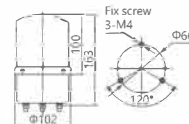

5101 Warning Light $\Phi 100$

 LED/Strobe

Outer Size

Color

Model	Voltage	Light power
LTE5101	DC12V	2W
LTE5101J	DC24V	
	AC110V	
	AC220V	

1083 Warning Light $\Phi 80$

 Bulb/Revolving

Outer Size

Color

Model	Voltage	Light power
LTE1083	DC12V	5W
	DC24V	
	AC110V	
	AC220V	

1102 Warning Light $\Phi 100$

 Bulb/Revolving

Outer Size

Color

Model	Voltage	Light power
LTE1102	DC12V	10W
	DC24V	
	AC110V	
	AC220V	

1084 Warning Light $\Phi 80$

 Bulb/Revolving

Outer Size

Color

Model	Voltage	Light power
LTE1084	DC12V	5W
	DC24V	
	AC110V	
	AC220V	

5102 Warning Light $\Phi 100$

 LED/Strobe

Outer Size