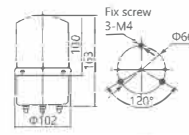

1084 Warning Light $\Phi 80$

 Bulb/Revolving

Outer Size

Color

Model	Voltage	Light power
LTE1084	DC12V	5W
	DC24V	
	AC110V	
	AC220V	

5102 Warning Light $\Phi 100$

 LED/Strobe

Outer Size