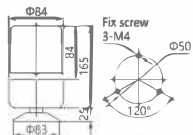

5101 Warning Light $\Phi 100$

 LED/Strobe

Outer Size

Color

Model	Voltage	Light power
LTE5101	DC12V	2W
LTE5101J	DC24V	
	AC110V	
	AC220V	

1083 Warning Light $\Phi 80$

 Bulb/Revolving

Outer Size

Color

Model	Voltage	Light power
LTE1083	DC12V	5W
	DC24V	
	AC110V	
	AC220V	

1102 Warning Light $\Phi 100$

 Bulb/Revolving

Outer Size

Color

Model	Voltage	Light power
LTE1102	DC12V	10W
	DC24V	
	AC110V	
	AC220V	

1084 Warning Light $\Phi 80$

 Bulb/Revolving

Outer Size

Color

Model	Voltage	Light power
LTE1084	DC12V	5W
	DC24V	
	AC110V	
	AC220V	

5102 Warning Light $\Phi 100$

 LED/Strobe

Outer Size