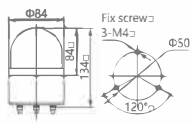

Color

Model	Voltage	Light power
LTE1101	DC12V	10W
LTE1101J	DC24V	
LTD1101	AC110V	
LTD1101J	AC220V	

1082 Warning Light $\Phi 80$

 Bulb/Revolving

Outer Size

Color

Model	Voltage	Light power
LTE1082	DC12V	5W
LTE1082J	DC24V	
	AC110V	
	AC220V	

5101 Warning Light $\Phi 100$

 LED/Strobe

Outer Size

Color

Model	Voltage	Light power
LTE5101	DC12V	2W
LTE5101J	DC24V	
	AC110V	
	AC220V	

1083 Warning Light $\Phi 80$

 Bulb/Revolving

Outer Size

1084 Warning Light $\Phi 80$

 Bulb/Revolving

Outer Size

Color

Model	Voltage	Light power
LTE1084	DC12V	5W
	DC24V	
	AC110V	
	AC220V	

5102 Warning Light $\Phi 100$

 LED/Strobe

Outer Size