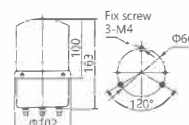

1081 Warning Light $\Phi 80$

 Bulb/Revolving

Outer Size

Color

Model	Voltage	Light power
LTE1081	DC12V	5W
LTE1081J	DC24V	
LTD1081	AC110V	
LTD1081J	AC220V	

1101 Warning Light $\Phi 100$

 Bulb/Revolving

Outer Size

Color

Model	Voltage	Light power
LTE1101	DC12V	10W
LTE1101J	DC24V	
LTD1101	AC110V	
LTD1101J	AC220V	

1082 Warning Light $\Phi 80$

 Bulb/Revolving

Outer Size

Color

Model	Voltage	Light power
LTE1082	DC12V	5W
LTE1082J	DC24V	
	AC110V	
	AC220V	

5101 Warning Light $\Phi 100$

 LED/Strobe

Outer Size

Color

Model	Voltage	Light power
LTE5101	DC12V	2W
LTE5101J	DC24V	
	AC110V	
	AC220V	

1083 Warning Light $\Phi 80$

 Bulb/Revolving

Outer Size

1084 Warning Light $\Phi 80$

 Bulb/Revolving

Outer Size

Color

Model	Voltage	Light power
LTE1084	DC12V	5W
	DC24V	
	AC110V	
	AC220V	

5102 Warning Light $\Phi 100$

 LED/Strobe

Outer Size