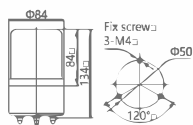

1081 Warning Light $\Phi 80$

 Bulb/Revolving

Outer Size

Color

Model	Voltage	Light power
LTE1081	DC12V	5W
LTE1081J	DC24V	
LTD1081	AC110V	
LTD1081J	AC220V	

1101 Warning Light $\Phi 100$

 Bulb/Revolving

Outer Size

5101 Warning Light $\Phi 100$

 LED/Strobe

Outer Size

Color

Model	Voltage	Light power
LTE5101	DC12V	2W
LTE5101J	DC24V	
	AC110V	
	AC220V	

1083 Warning Light $\Phi 80$

 Bulb/Revolving

Outer Size

1084 Warning Light $\Phi 80$

 Bulb/Revolving

Outer Size

Color

Model	Voltage	Light power
LTE1084	DC12V	5W
	DC24V	
	AC110V	
	AC220V	

5102 Warning Light $\Phi 100$

 LED/Strobe

Outer Size